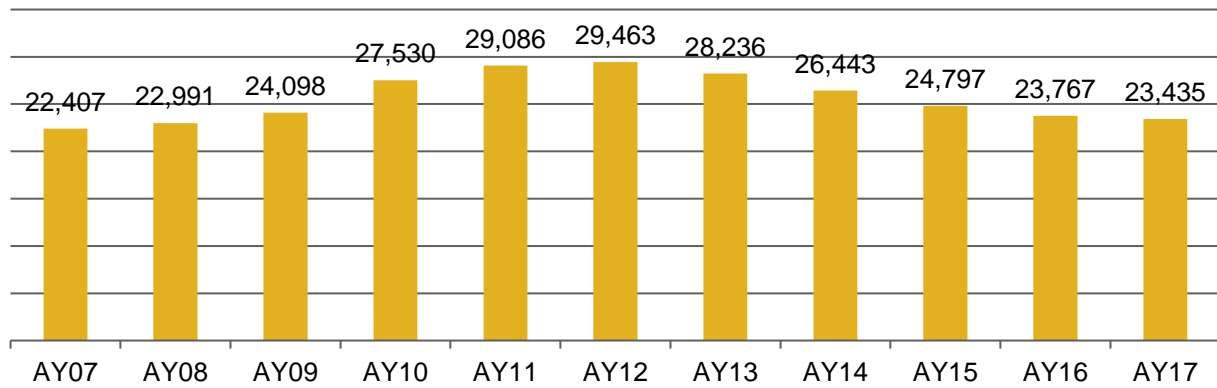

Front Range Community College Student Demographics by Academic Year Omitting Concurrent Enrollment

Unduplicated Headcount by Academic Year

Gender by Academic Year

Full/Part-time Status by Academic Year

Race/Ethnicity by Academic Year

Age by Academic Year

Residency (paying in-state tuition) by Academic Year