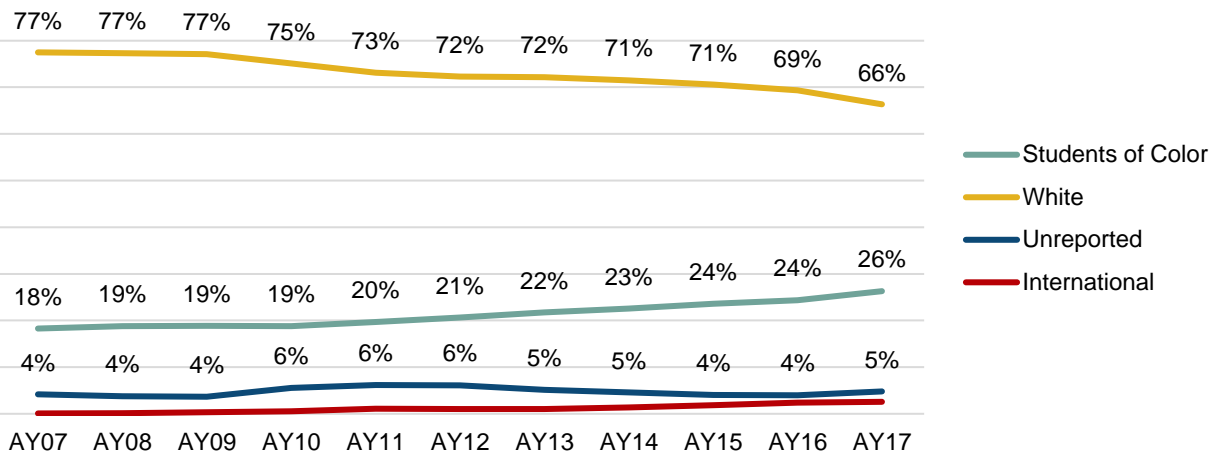

Front Range Community College Student Demographics by Academic Year Omitting Concurrent Enrollment

Unduplicated Headcount by Academic Year

Gender by Academic Year

Full/Part-time Status by Academic Year

Race/Ethnicity by Academic Year

Age by Academic Year

Residency (paying in-state tuition) by Academic Year