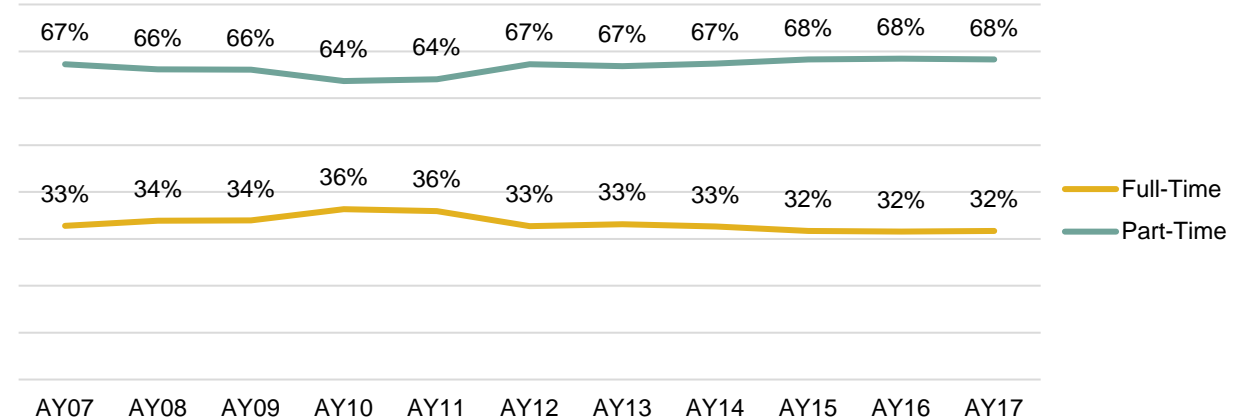

Front Range Community College Student Demographics by Academic Year Omitting Concurrent Enrollment

Unduplicated Headcount by Academic Year

Gender by Academic Year

Full/Part-time Status by Academic Year

Race/Ethnicity by Academic Year

Age by Academic Year

Residency (paying in-state tuition) by Academic Year