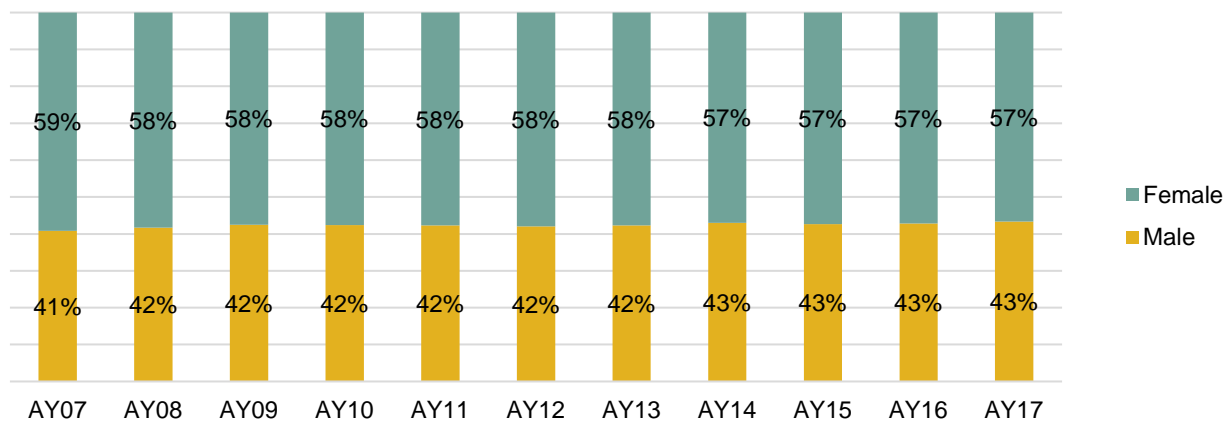

Front Range Community College Student Demographics by Academic Year Omitting Concurrent Enrollment

Unduplicated Headcount by Academic Year

Gender by Academic Year

Full/Part-time Status by Academic Year

Race/Ethnicity by Academic Year

Age by Academic Year

Residency (paying in-state tuition) by Academic Year