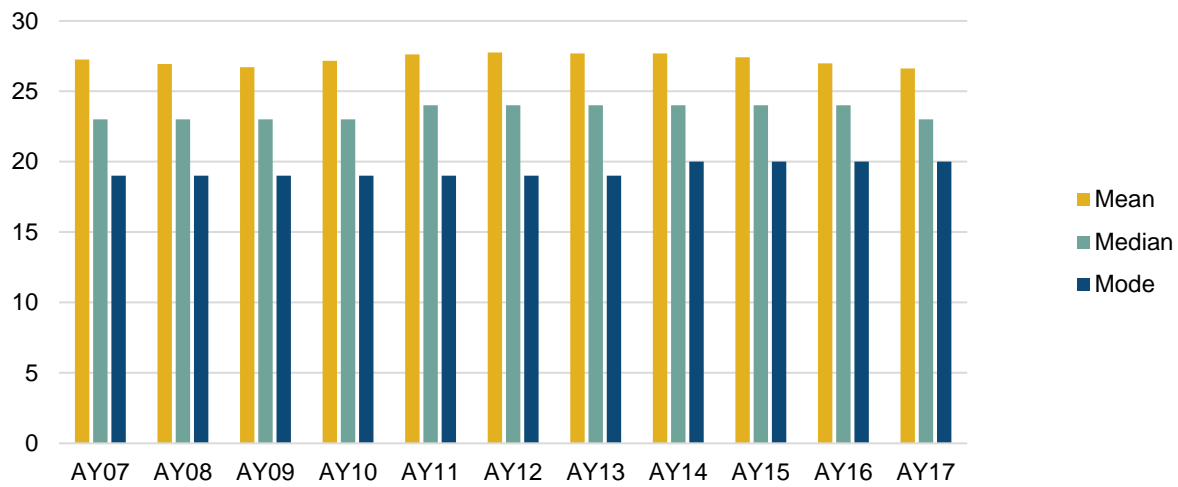

Front Range Community College Student Demographics by Academic Year Omitting Concurrent Enrollment

Unduplicated Headcount by Academic Year

Gender by Academic Year

Full/Part-time Status by Academic Year

Race/Ethnicity by Academic Year

Age by Academic Year

Residency (paying in-state tuition) by Academic Year