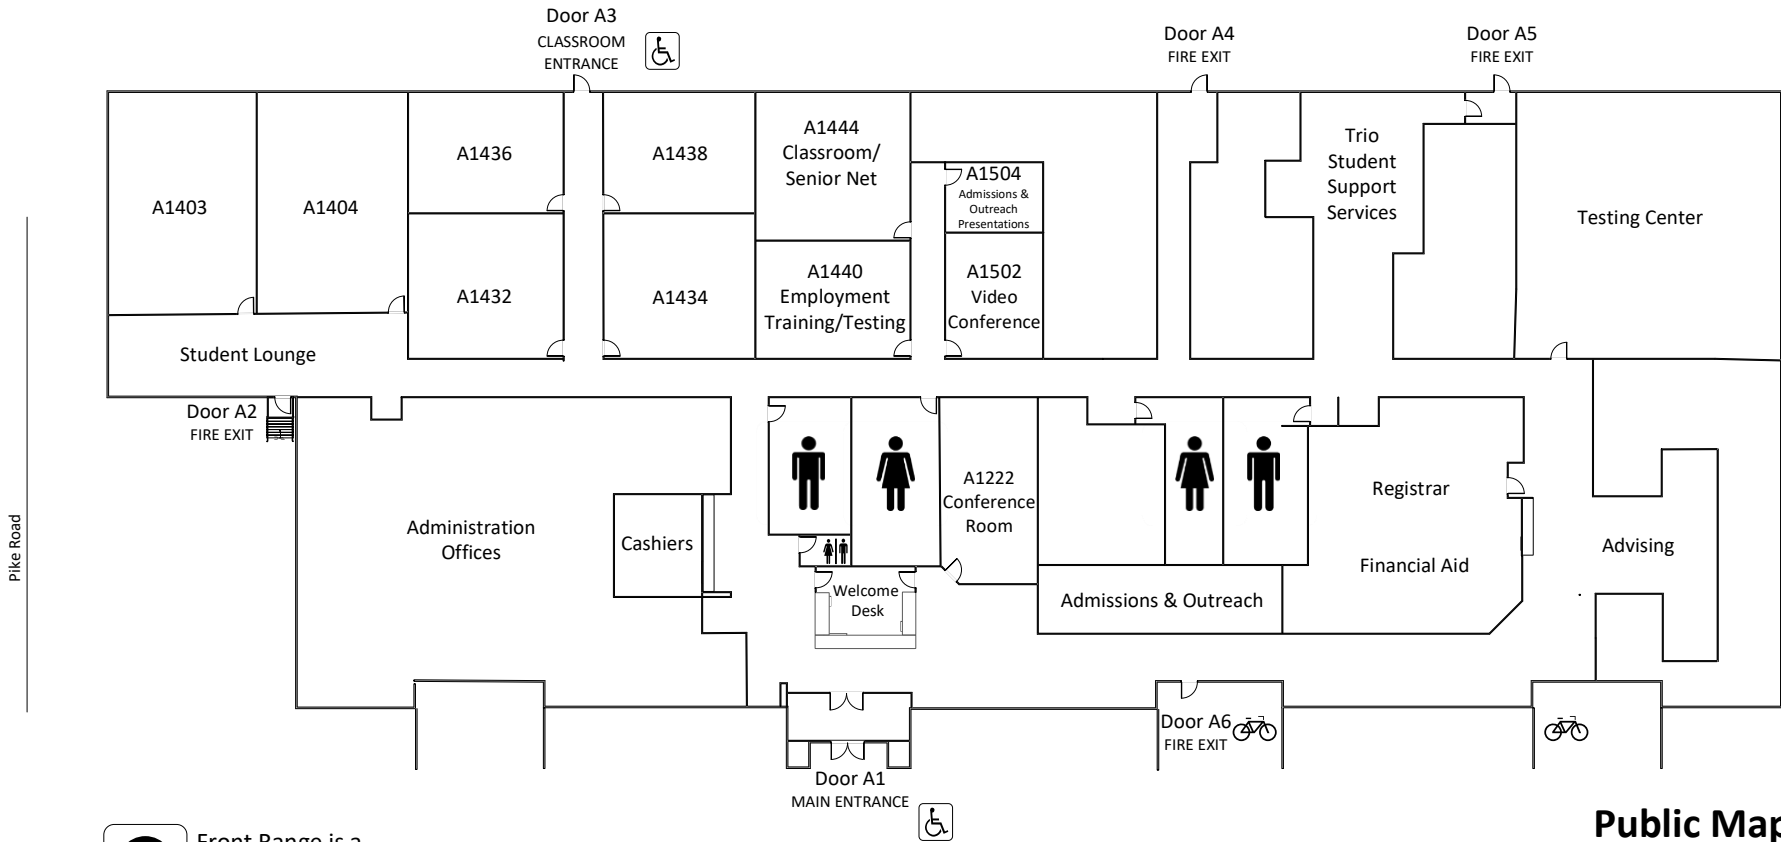

FRONT RANGE COMMUNITY COLLEGE - Boulder County Campus

Administration Building

2190 Miller Drive, Longmont, CO

Parking

Pike Road

Parking

Miller Drive

 Front Range is a Tobacco & Smoke Free Campus