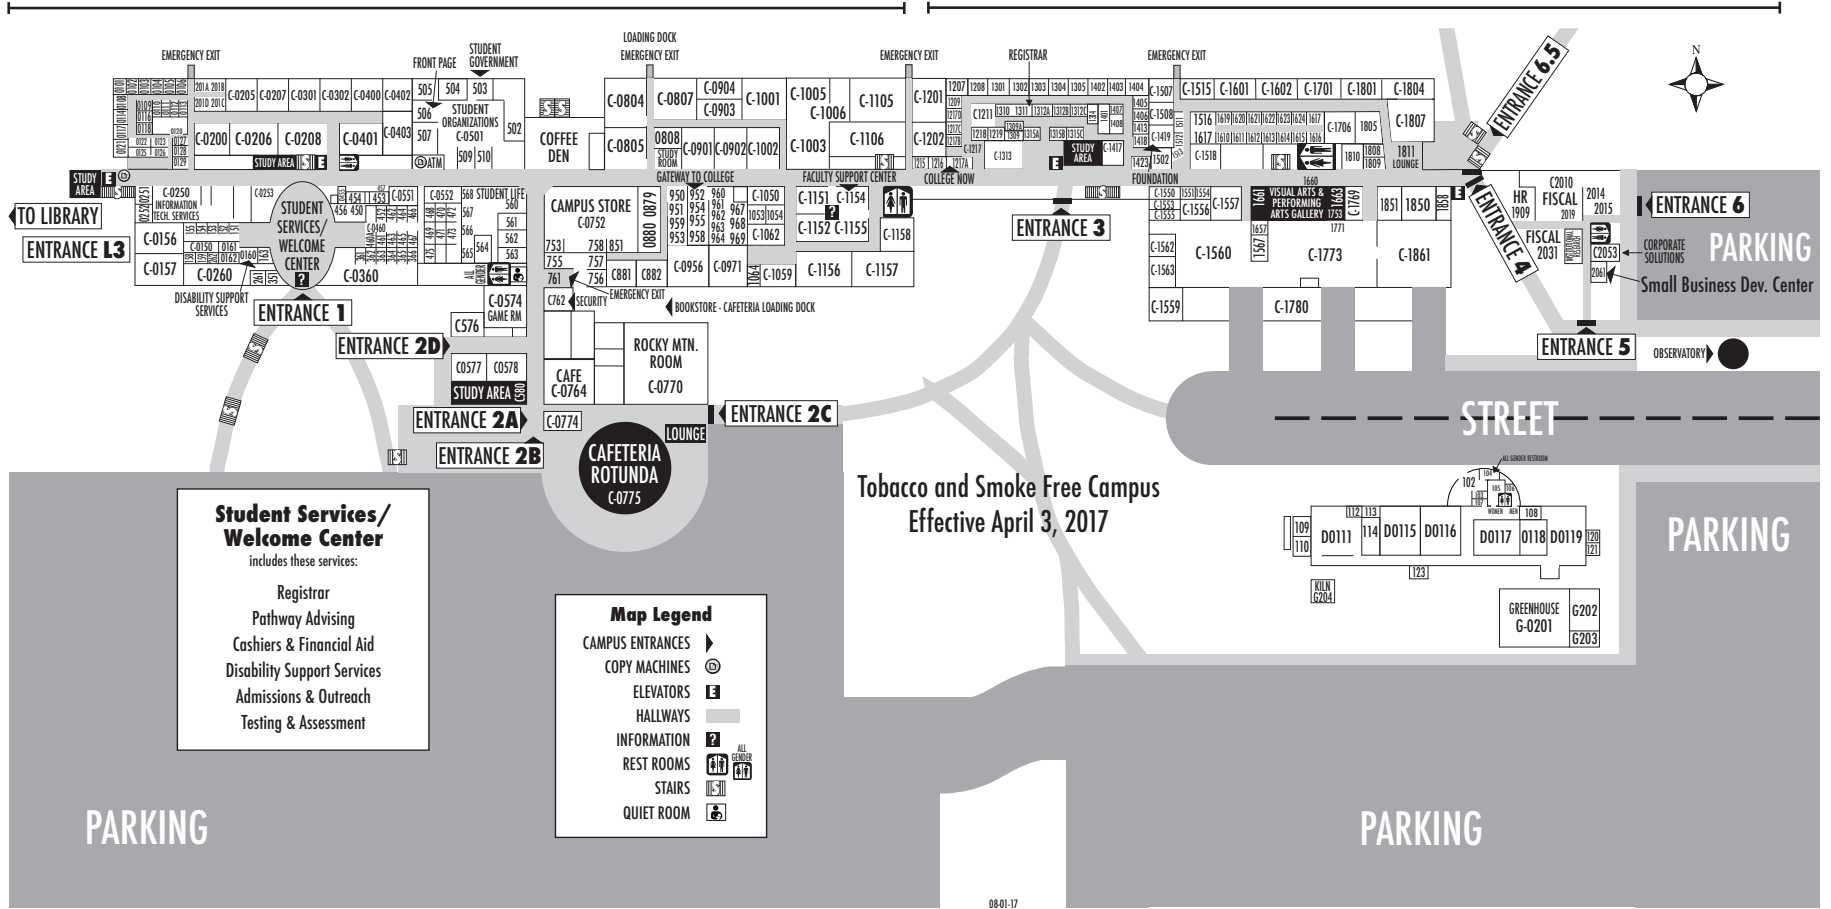

# FRONT RANGE COMMUNITY COLLEGE WESTMINSTER CAMPUS

3645 West 112th Ave., Westminster, CO 80031

## LEVEL C - West Room Numbers C0100-C1199

## LEVEL C - East Room Numbers C1200-C2100

## LEVEL B - East Room Numbers B1200-B1851