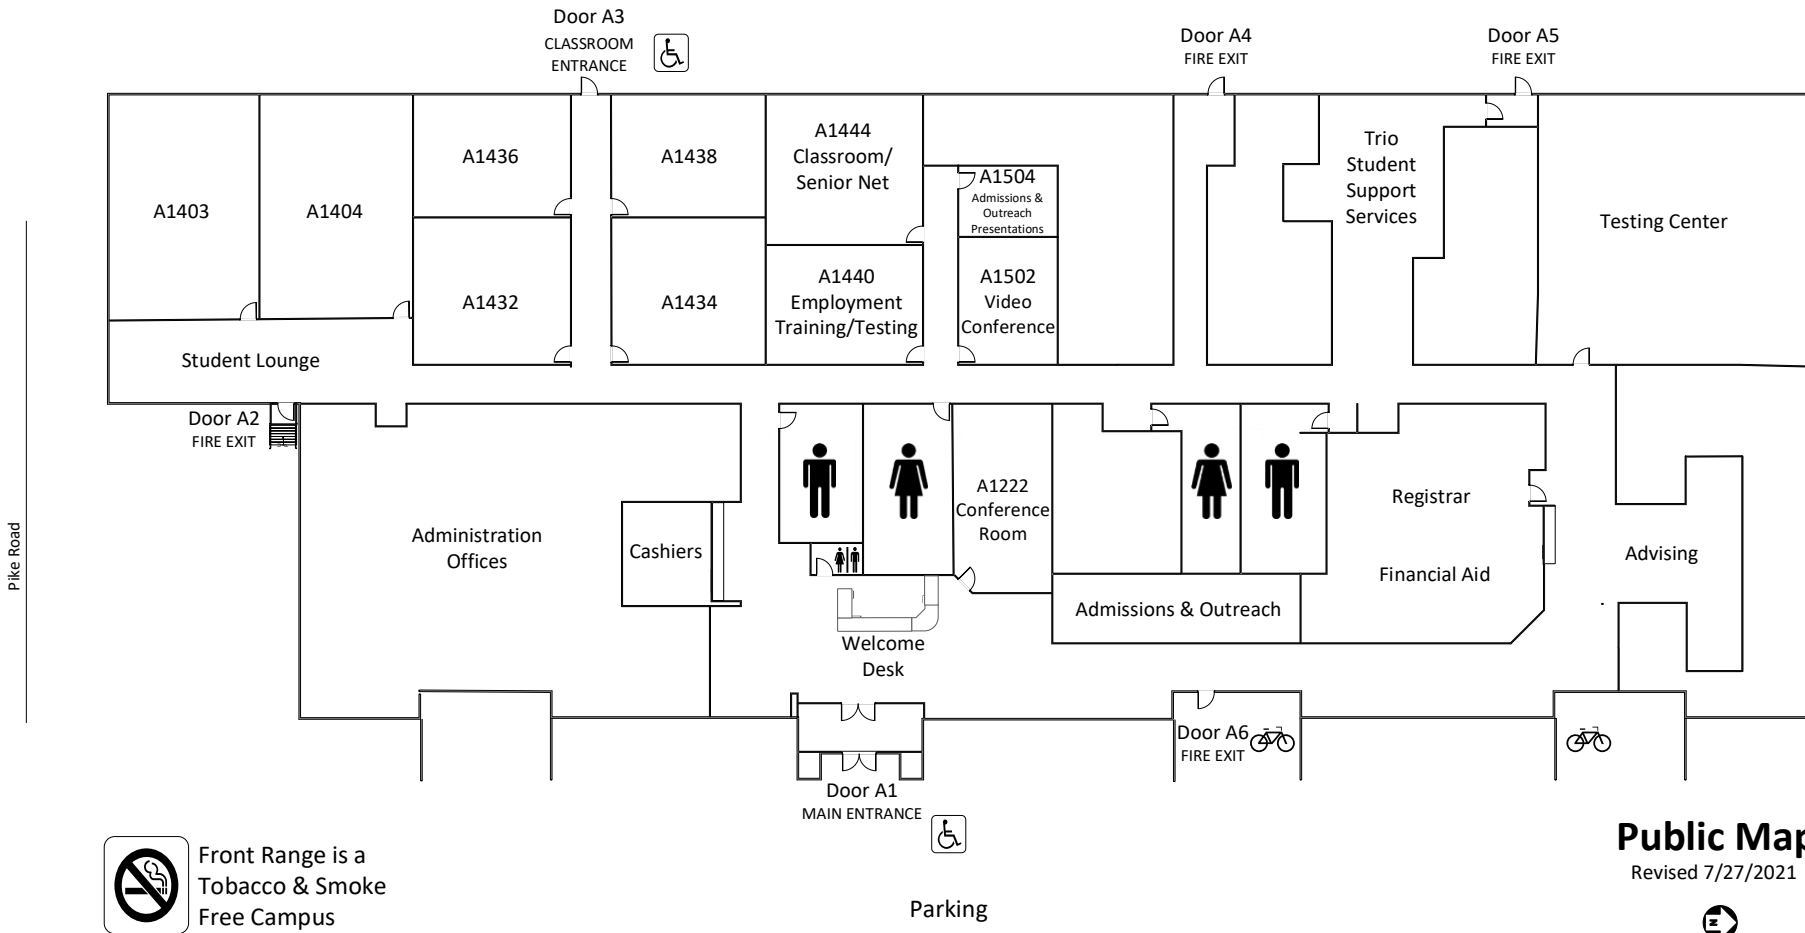

# FRONT RANGE COMMUNITY COLLEGE - Boulder County Campus

## Administration Building

2190 Miller Drive, Longmont, CO

Parking

 Front Range is a Tobacco & Smoke Free Campus

**Public Map**  
Revised 7/27/2021

Parking

Miller Drive

Pike Road