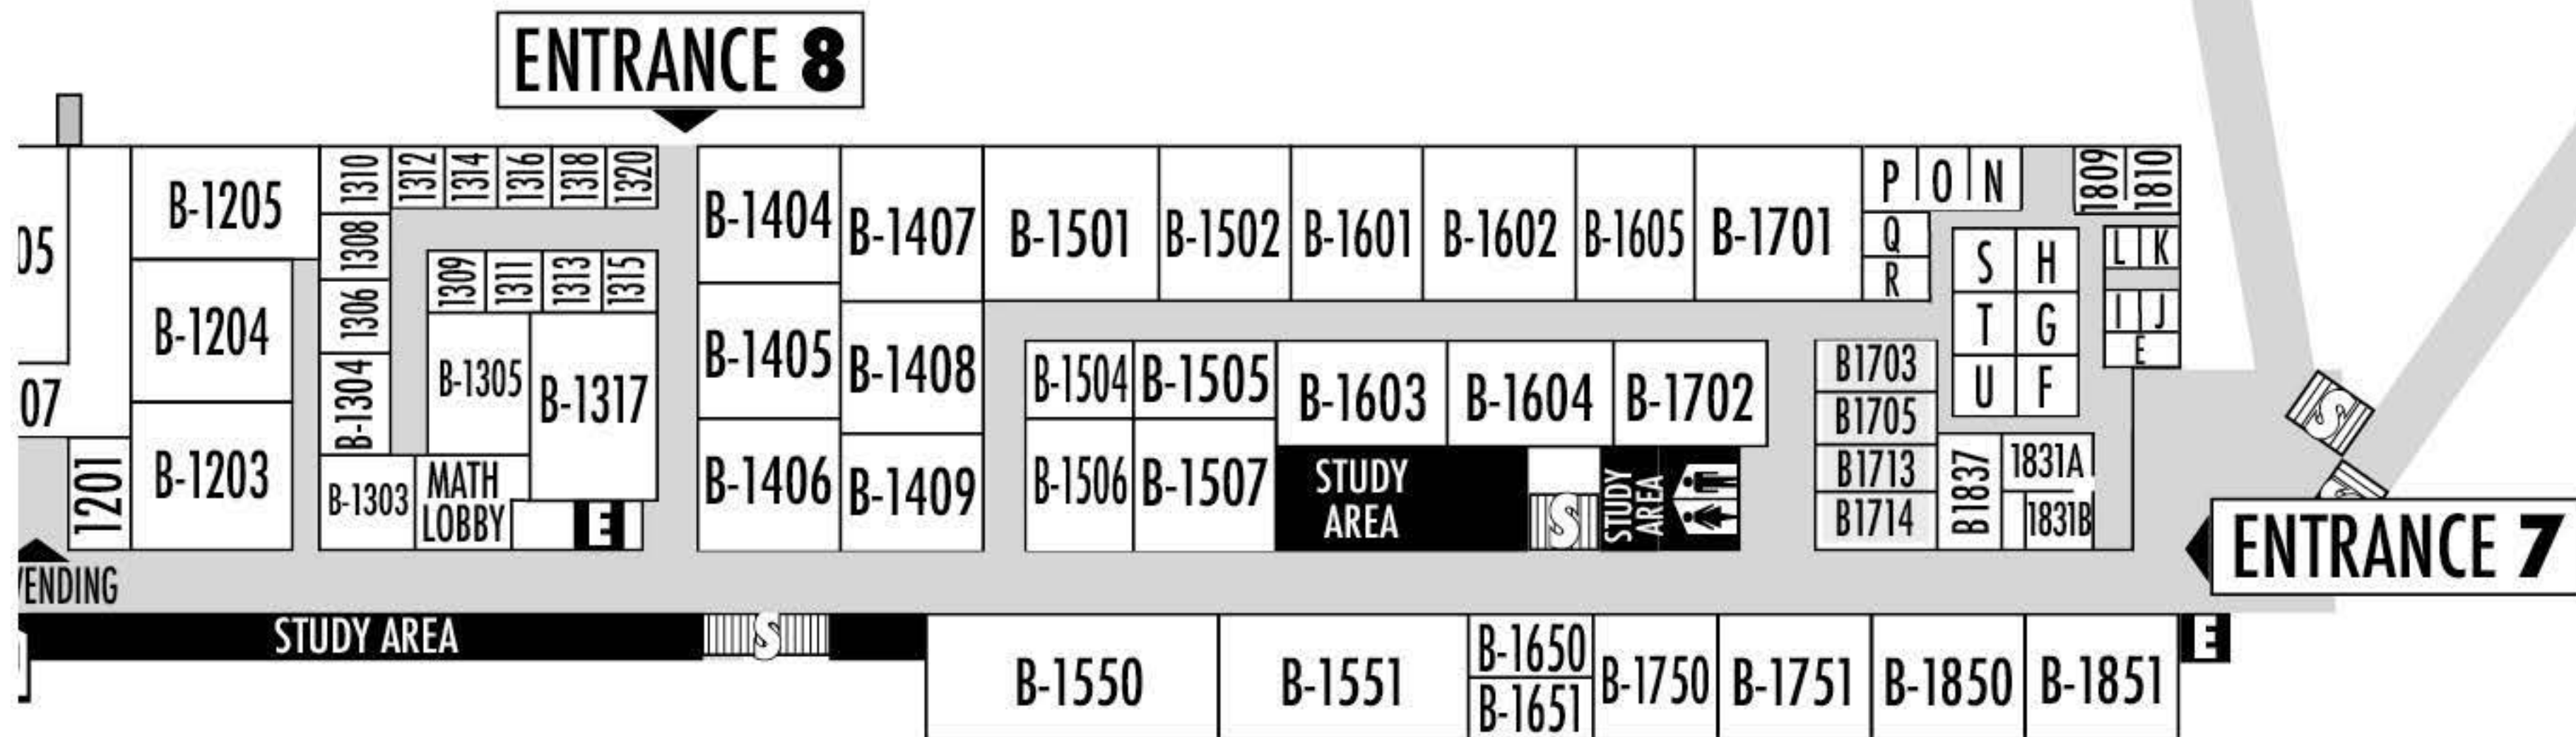

LEVEL B - East

Room numbers B1200-B1851

ENTRANCE 8

to West
side of
building

ENTRANCE 7