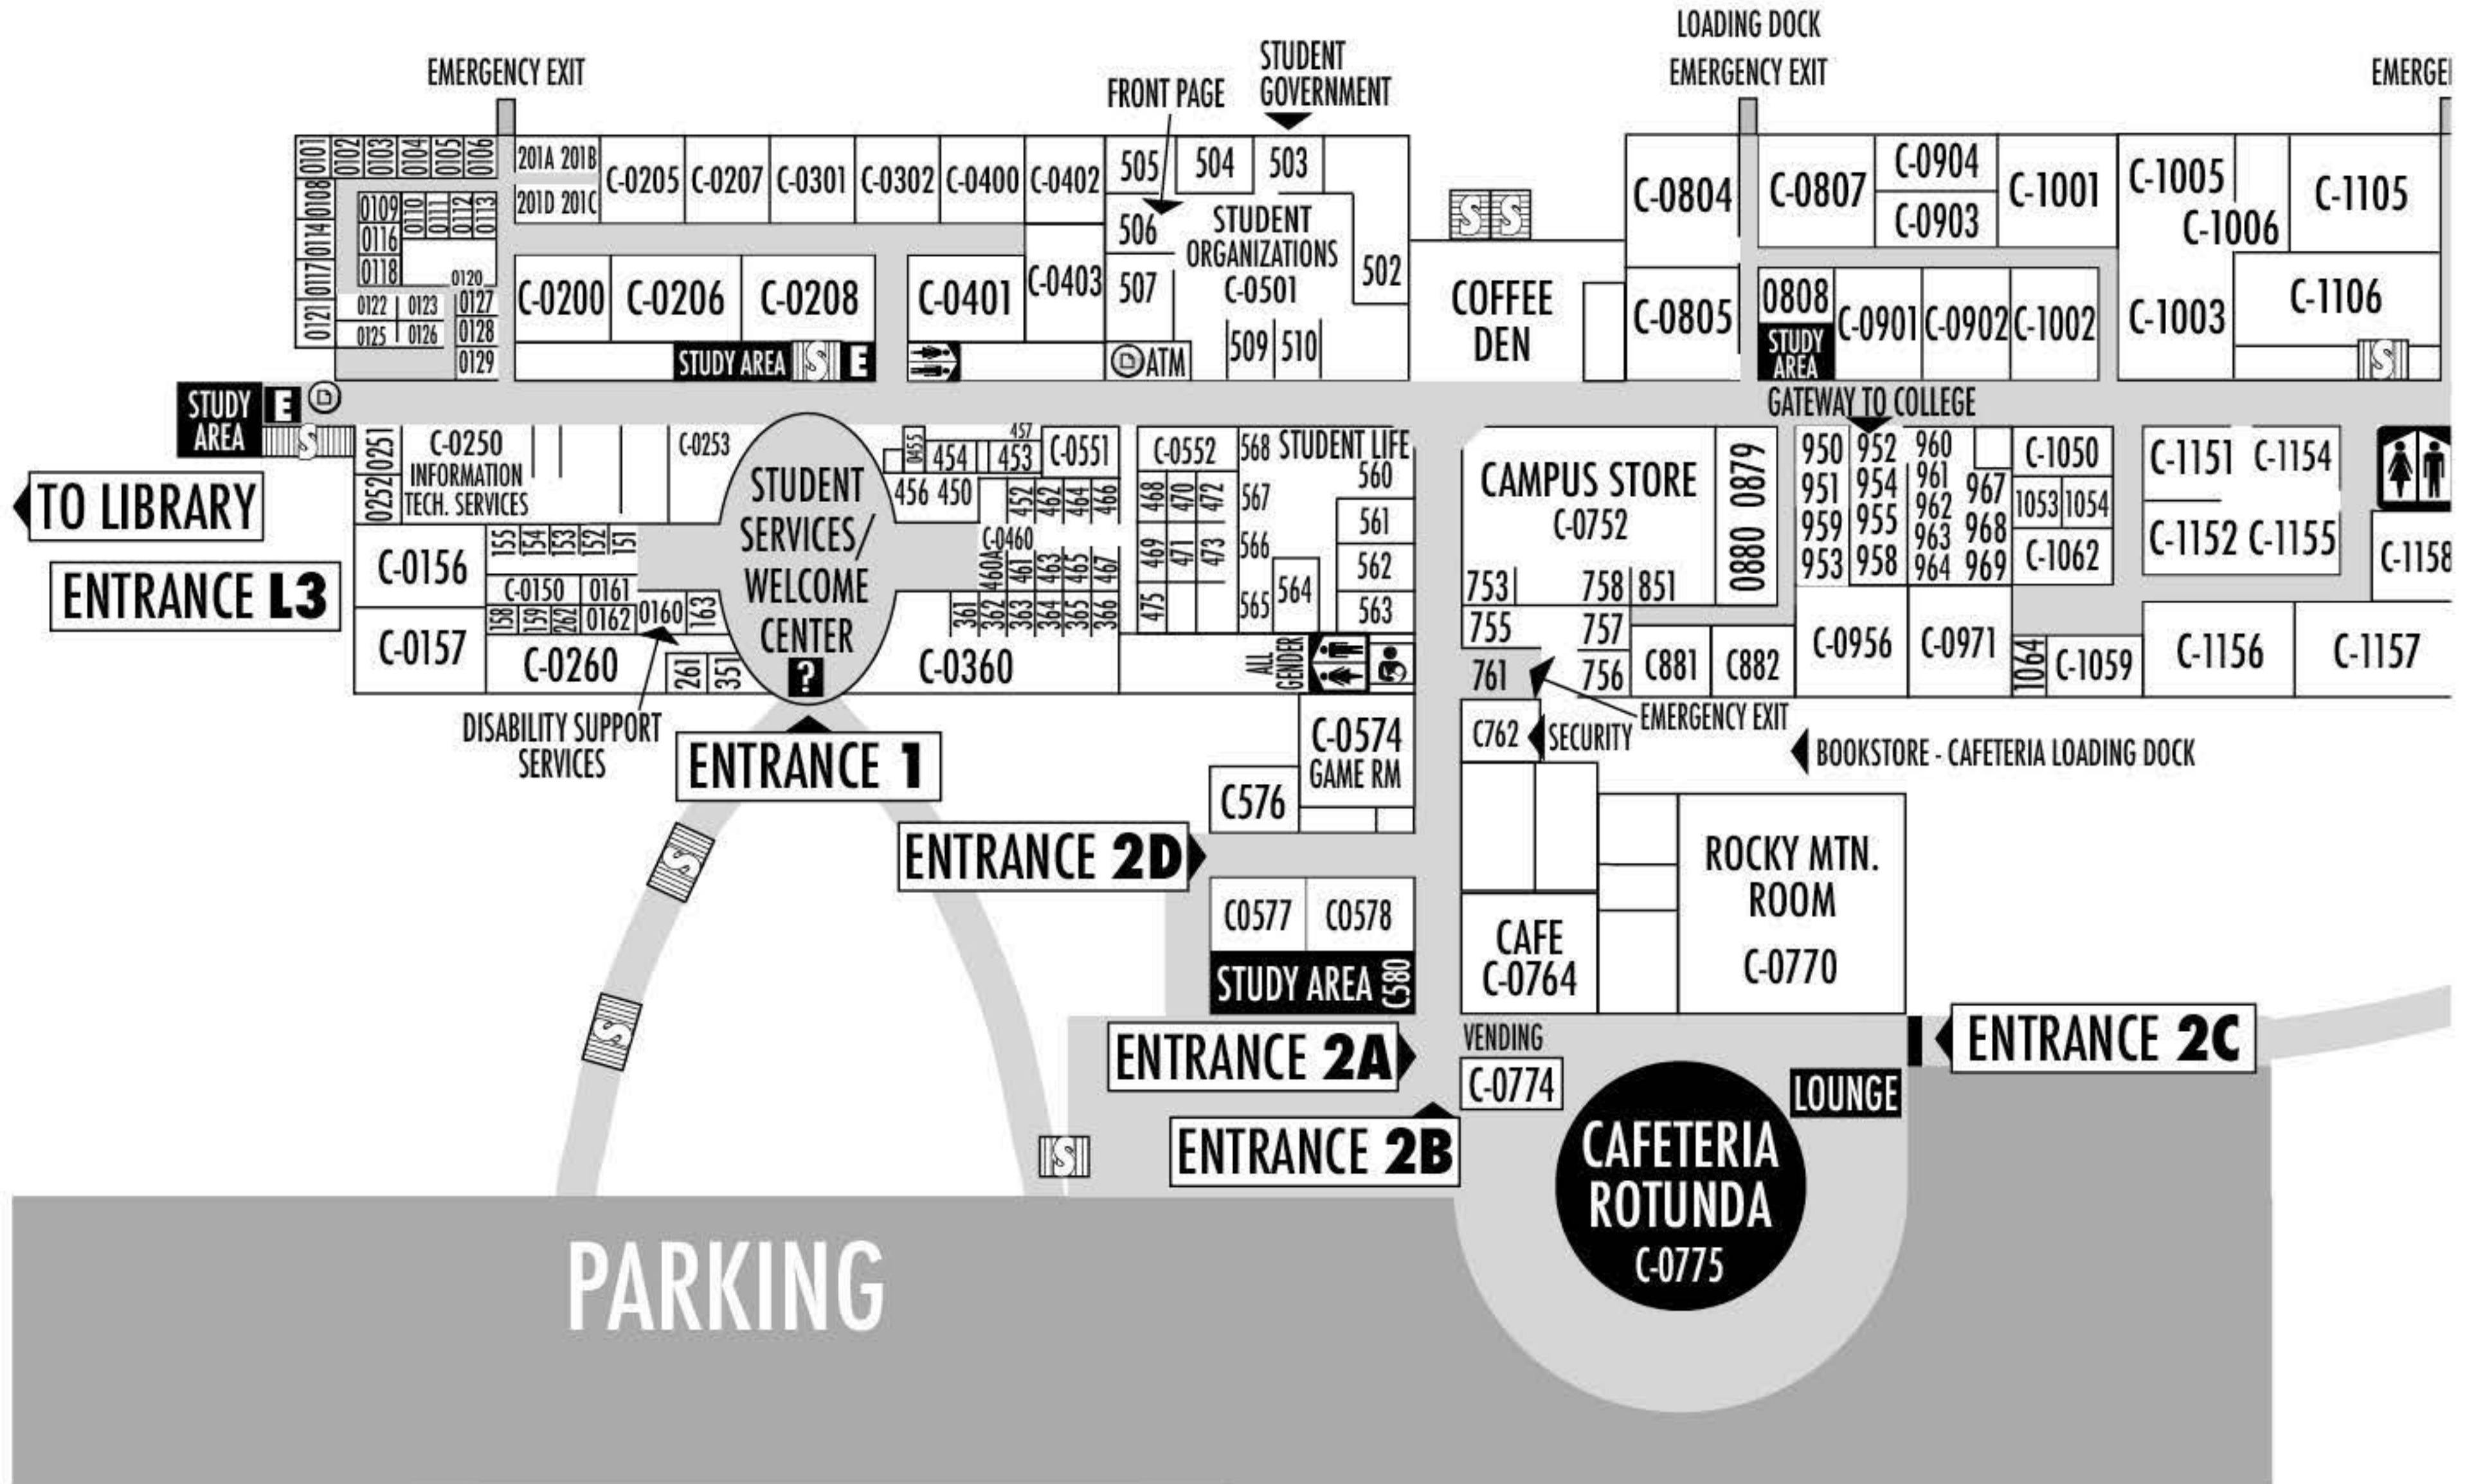

LEVEL C - West

Room numbers C0100-C1199

to East side of building