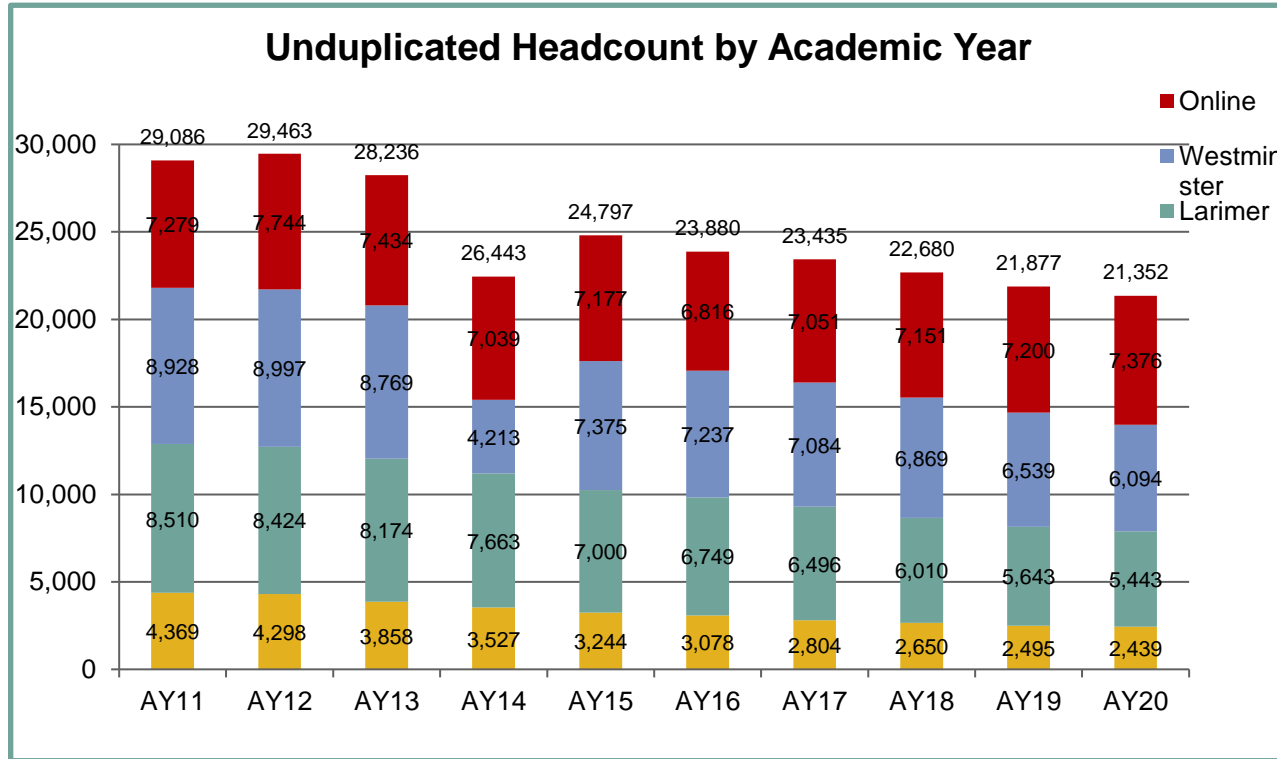

Front Range Community College Student Enrollment by Academic Year Omitting Concurrent Enrollment

Unduplicated Headcount by Academic Year

Headcount	AY11	AY12	AY13	AY14	AY15	AY16	AY17	AY18	AY19	AY20
Boulder	4,369	4,298	3,858	3,527	3,244	3,078	2,804	2,650	2,495	2,439
Larimer	8,510	8,424	8,174	7,663	7,000	6,749	6,496	6,010	5,643	5,443
Westminster	8,928	8,997	8,769	4,213	7,375	7,237	7,084	6,869	6,539	6,094
Online	7,279	7,744	7,434	7,039	7,177	6,816	7,051	7,151	7,200	7,376
FRCC	29,086	29,463	28,236	26,443	24,797	23,880	23,435	22,680	21,877	21,352